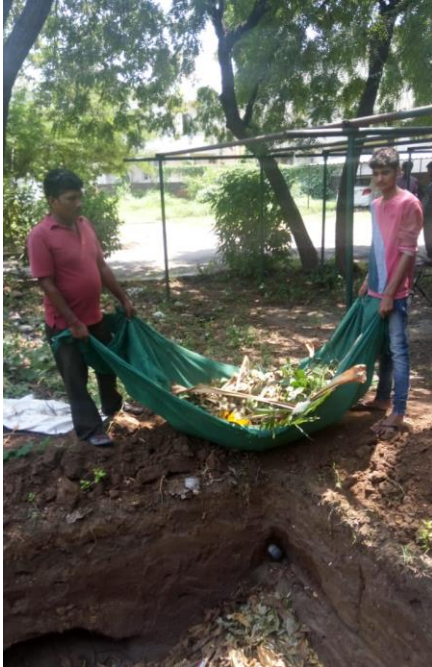

The CERC campus is spread over 10,000 sq. meters with well maintained greenery. The campus has a variety of plants, including trees and shrubs. As a result, dry leaf and garden waste become a growing concern.

CERC's Green campus

After cleaning the CERC campus

Digging the area of land in the corner of the garden for compost pit

Excavate the compost pit size 6x6x6

Compost Collection-leaf and other plant garbage to dump into the compost pit